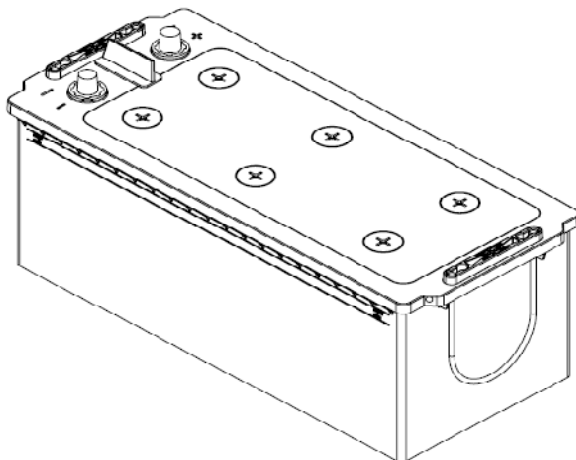

680 011 140 A74 2 - VARTA PROMOTIVE BLACK

Order information

European Type No. (ETN):	680 011 140
Article number:	680 011 140 A74 2
Short code:	M12
Barcode:	4016987144909
Packaging unit:	1
Quantity per pallet:	21

Technical information

Voltage [V]:	12	Base hold-down:	B00
Battery Capacity [Ah]:	180	Layout:	3
Cold cranking amps [A]:	1400	Terminal type:	1
Length [mm]:	513	Case size:	B
Width [mm]:	223	Weight filled [kg]:	46,42
Height [mm]:	223	EN classification:	HD

Drawing and label